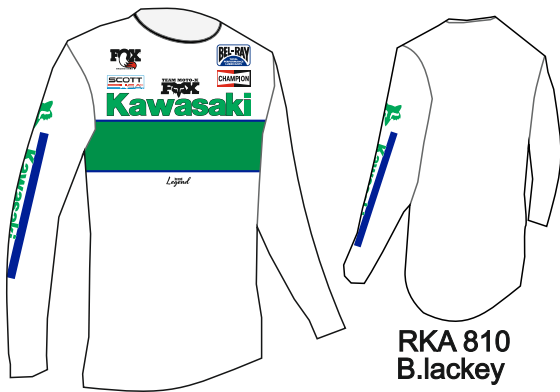

MX BRAND REPLICA STYLE *brand Legend*

RPK-814
J.J. Baron

RPK-814
J.J. Baron

RPK-807
J.J. Bruno 2

RPS-820
J.J. Bruno 3

MX BRAND REPLICA STYLE *brand Legend*

RHU 808
Fura

RSU 809
B.lackey